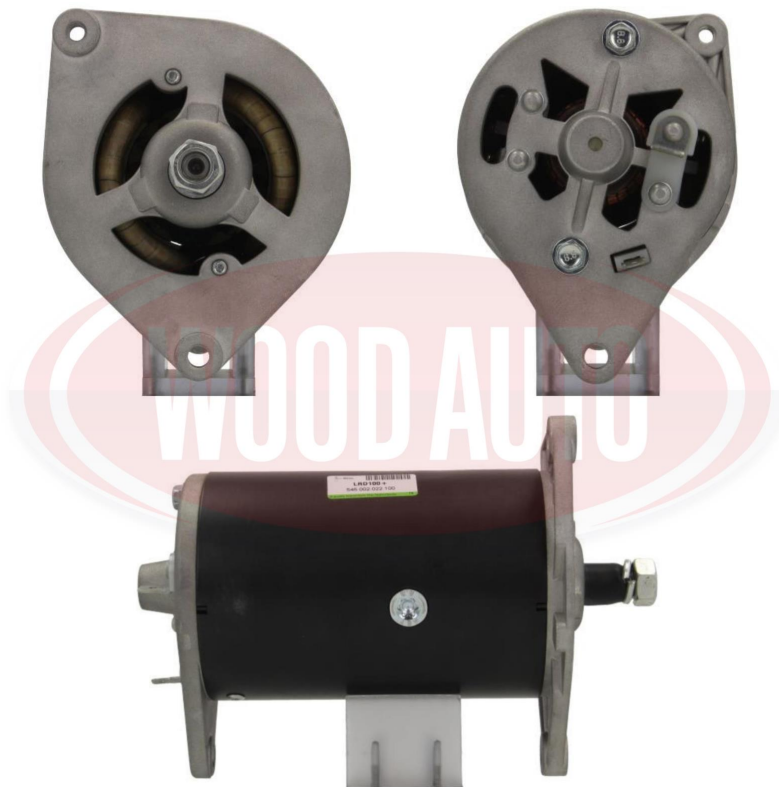

# 545.002.022.100

Alternator Massey Ferguson 22A

## Specification

Property	Value
Voltage (V)	12
Brand	+Line Original
Amperage (A)	22