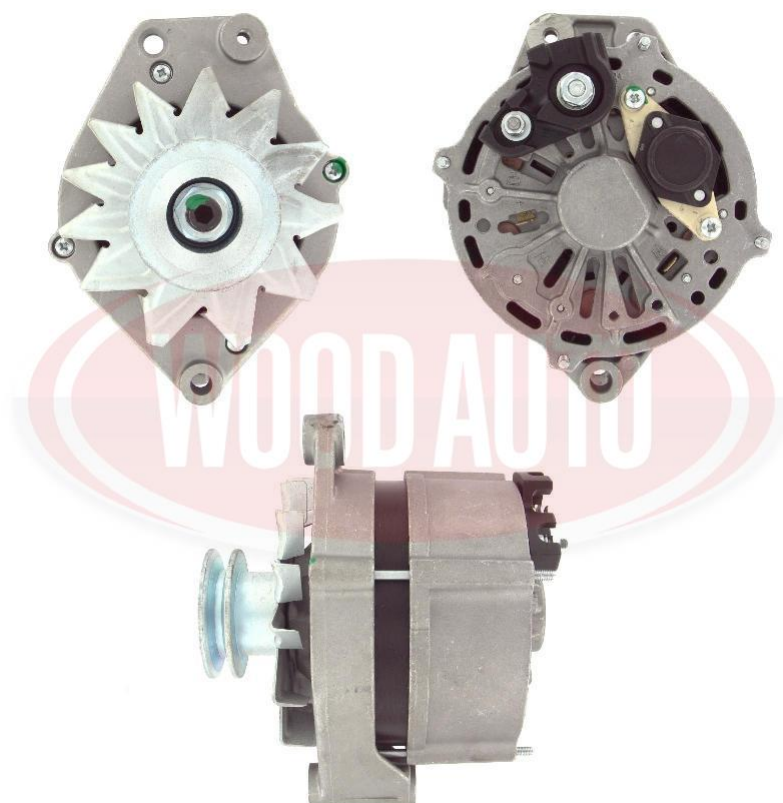

ALT10177

Alternator, 12v, 90A

Specification

Property	Value
Brand	Wood Auto
Voltage (V)	12
Amperage (A)	90
Rotation	CW
Pulley Type	Fixed
Pulley Grooves	1
Pulley Diameter (mm)	65
Plug Code	230
Alternator Design	EF/IR
OE Manufacturer	BOSCH
Vehicle Manufacturer	VW
Front Mounting Holes	3
Front Threaded Holes	1
Rear Mounting Holes	0

ALT10177

Alternator, 12v, 90A

Property	Value
Rear Threaded Holes	0

Cross References (13)

OEM	OEM Reference
BOSCH	0120469021
BOSCH	0120469929
BOSCH	0120469930
BOSCH	0986036790
BOSCH	0986038080
BOSCH	3679
BOSCH	3808
LUCAS	LRB00176
LUCAS	LRB176
VW (VOLKSWAGEN)	068903017QX
VW (VOLKSWAGEN)	068903029K
VW (VOLKSWAGEN)	074903023A
VW (VOLKSWAGEN)	074903025A