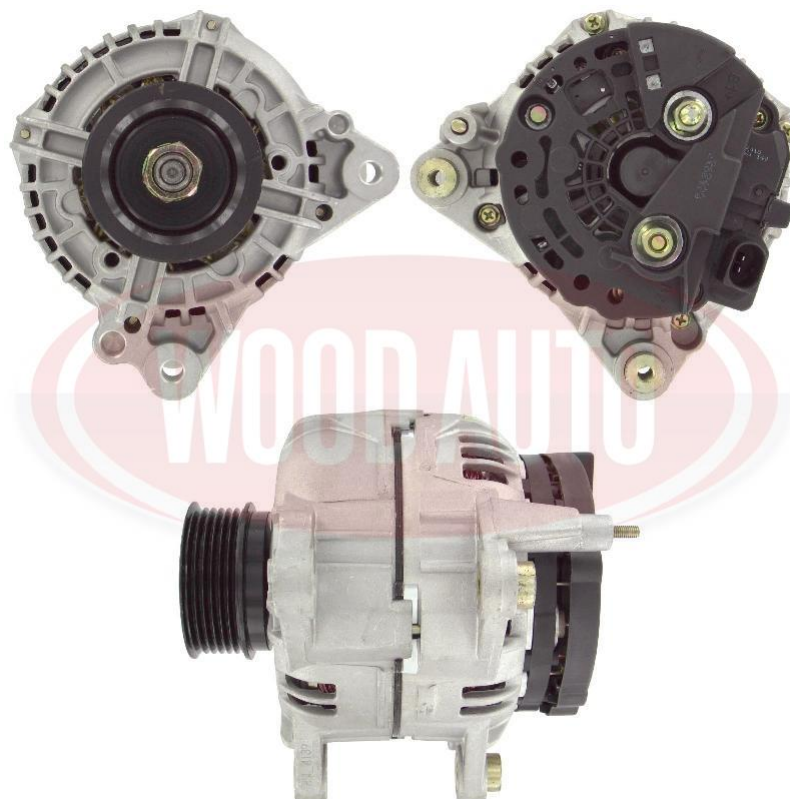

ALT10365

Alternator, 12v, 120A

Specification

| Property | Value |
|----------------|-----------|
| Brand | Wood Auto |
| Voltage (V) | 12 |
| Amperage (A) | 120 |
| Pulley Type | Fixed |
| Pulley Grooves | 6 |
| Plug Code | 121 |
| Note 1 | VW |

Cross References (9)

| OEM | OEM Reference |
|-------|---------------|
| BOSCH | 0124515013 |
| BOSCH | 0124515068 |
| BOSCH | 0986041890 |
| BOSCH | 4189 |
| LUCAS | LRA01948 |

ALT10365

Alternator, 12v, 120A