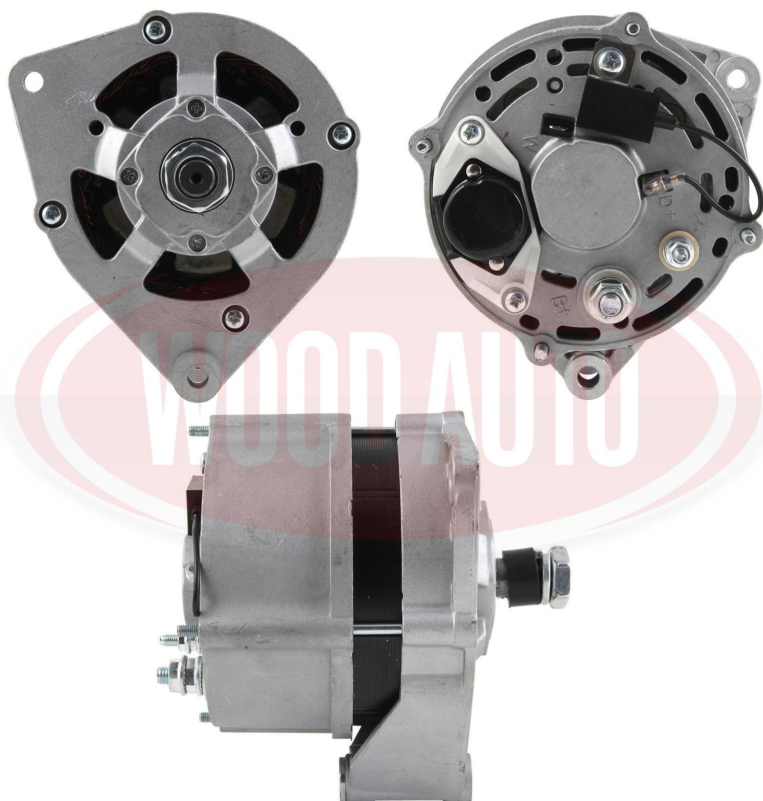

# ALT10395

Alternator 12V, 95A

## Specification

Property	Value
Brand	Wood Auto
Voltage (V)	12
Amperage (A)	95
Rotation	Both
Pulley Type	Not fitted
B+ Terminal (30)	M8
W Terminal	Lucar
Plug Code	230
Plug Code	230
Alternator Design	EF/IR
OE Manufacturer	BOSCH
Vehicle Manufacturer	IVECO
Vehicle Manufacturer	DEUTZ-FAHR
Front Mounting Holes	2

# ALT10395

Alternator 12V, 95A

Property	Value
Front Threaded Holes	0
Rear Mounting Holes	0
Rear Threaded Holes	0