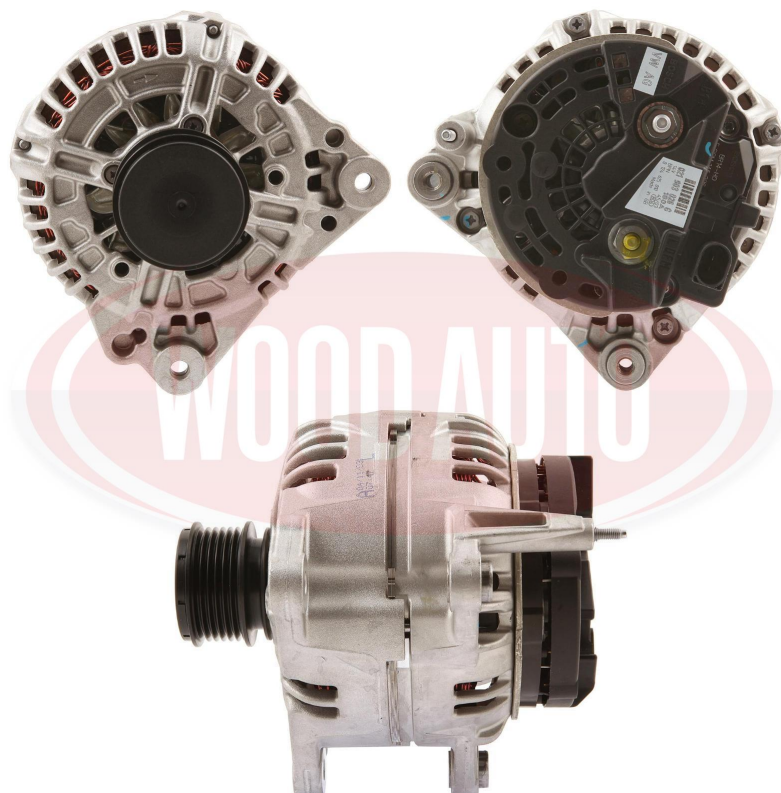

ALT10540

Alternator, 12V, 180A

Specification

Property	Value
Brand	Wood Auto
Voltage (V)	12
Amperage (A)	180
Rotation	CW
Pulley Type	Clutch
Pulley Grooves	6
Pulley Diameter (mm)	57
B+ Terminal (30)	M8
Plug Code	121
Alternator Design	IF/IR
OE Manufacturer	BOSCH
Vehicle Manufacturer	VW
Vehicle Manufacturer	SKODA
Vehicle Manufacturer	DODGE

ALT10540

Alternator, 12V, 180A

Make	Model	Type	Year	Info
VW	TRANSPORTER / CARAVELLE	1.9 TDI	2006 - 2009	1896cc, 4cyl, 84HP
VW	TRANSPORTER / CARAVELLE	1.9 TDI	2006 - 2009	1896cc, 4cyl, 102HP
VW	TRANSPORTER / CARAVELLE	3.2 V6	2004 - 2004	3189cc, 6cyl, 231HP
VW	TRANSPORTER / CARAVELLE	3.2 V6	2004 - 2009	3189cc, 6cyl, 235HP
VW	TRANSPORTER / CARAVELLE	3.2 V6 4motion	2003 - 2009	3189cc, 6cyl, 235HP