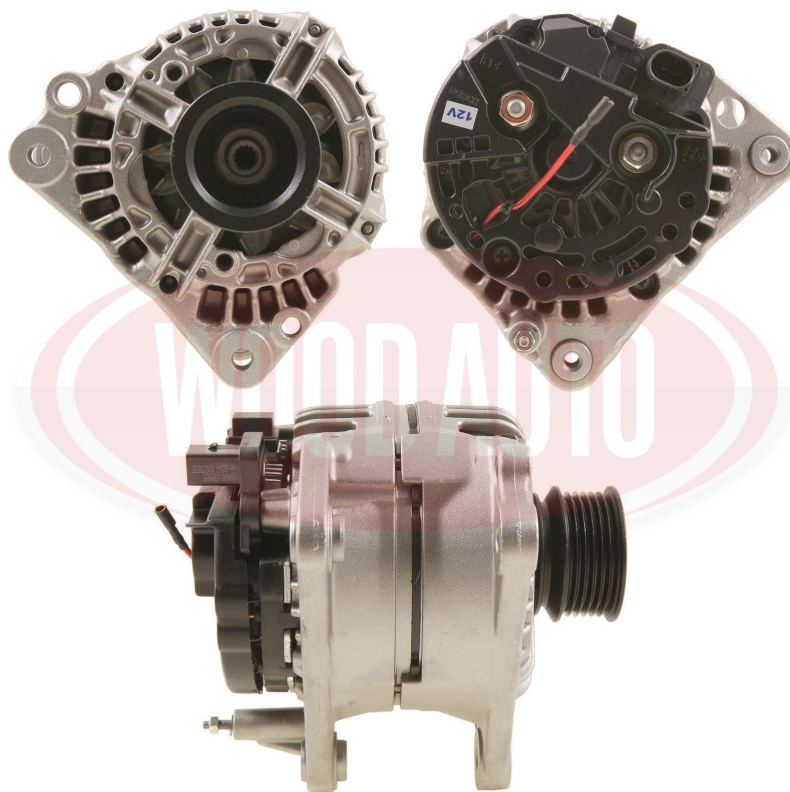

# ALT10605

Alternator, 12V, 70A

## Specification

Property	Value
Brand	Wood Auto
Voltage (V)	12
Amperage (A)	70
Rotation	CW
Pulley Type	Fixed
Pulley Grooves	6
Pulley Diameter (mm)	56
Plug Code	121
Alternator Design	IF/IR
OE Manufacturer	BOSCH
Vehicle Manufacturer	JOHN DEERE
Vehicle Manufacturer	VALPADANA
Vehicle Manufacturer	AHLMANN