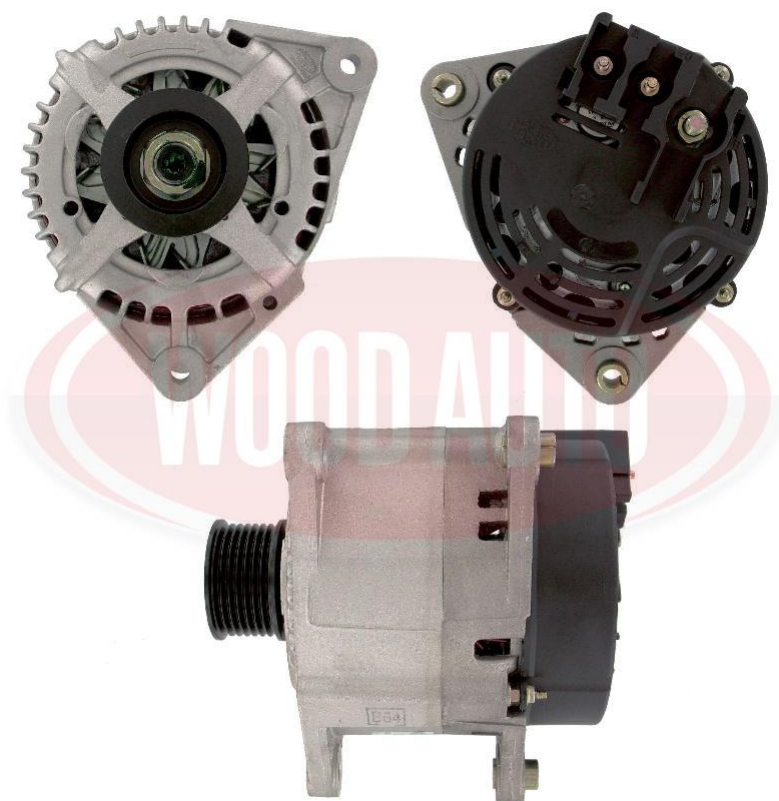

# ALT25002

Alternator (LRB284)

## Specification

Property	Value
Brand	Wood Auto
Voltage (V)	12
Amperage (A)	120
Rotation	CW
Pulley Type	Fixed
Pulley Grooves	7
Pulley Diameter (mm)	52
Plug Code	230

# ALT25002

Alternator (LRB284)

OEM	OEM Reference
FIAT/MARELLI	63341240
LANDROVER	AMR2938
LANDROVER	AMR2938E
LANDROVER	AMR3021
LANDROVER	AMR4247
LANDROVER	GNU2320
LANDROVER	YLE10128
LANDROVER	YLE101840
LUCAS	24329
LUCAS	54022453
LUCAS	54022543
LUCAS	63320309
LUCAS	63320316
LUCAS	63321240
LUCAS	63321351
LUCAS	63321353
LUCAS	63340000
LUCAS	63341351
LUCAS	63341353
LUCAS	LRB00163
LUCAS	LRB00283
LUCAS	LRB00284
LUCAS	LRB00488
LUCAS	LRB163
LUCAS	LRB283
LUCAS	LRB284
LUCAS	LRB488

## Vehicles (25)

Make	Model	Type	Year	Info
LAND ROVER	DEFENDER	3.9 V8 4x4	1998 -	3947cc, 8cyl, 185HP