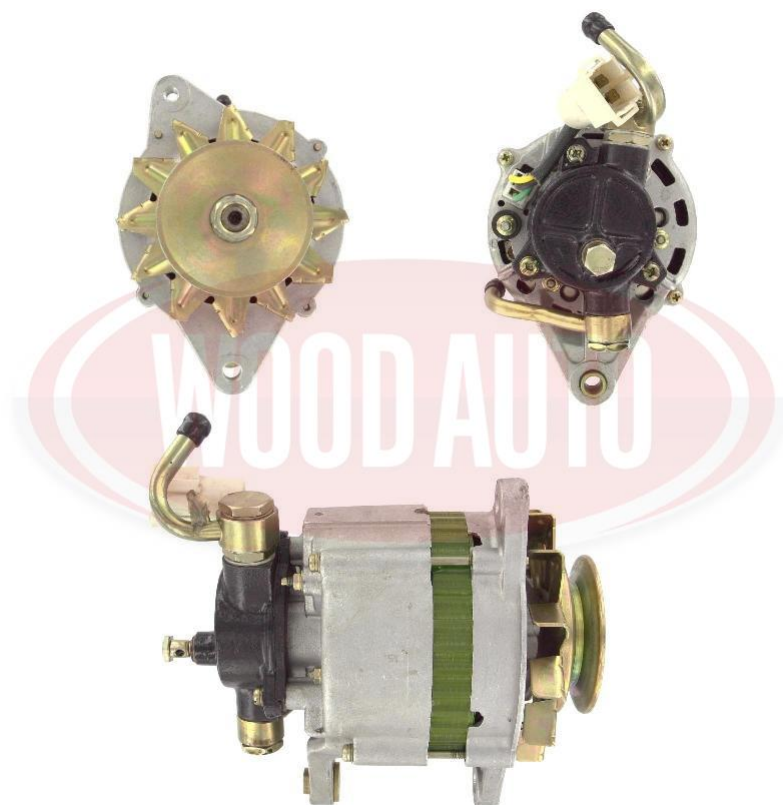

ALT32059

Alternator, 12v, 50A

Specification

Property	Value
Brand	Wood Auto
Voltage (V)	12
Amperage (A)	50
Rotation	CW
Pulley Type	Fixed
Pulley Grooves	1
Pulley Diameter (mm)	82
B+ Terminal (30)	M5
Plug Code	54
Alternator Design	EF/IR
OE Manufacturer	HITACHI
Vehicle Manufacturer	ISUZU
Vacuum Pump	Yes (Rear)

Cross References (18)

ALT32059

Alternator, 12v, 50A

OEM	OEM Reference
HITACHI	LR150135
HITACHI	LR150135C
HITACHI	LR150147
HITACHI	LR150192
HITACHI	LR150193
HITACHI	LR150202
HITACHI	LR15078C
HITACHI	LR15078E
HITACHI	LR150794
ISUZU	8941222201
ISUZU	8941377240
ISUZU	8941699520
ISUZU	8942416301
ISUZU	8942416302
LUCAS	LRA00610
LUCAS	LRA01563
LUCAS	LRA1563
LUCAS	LRA610

Vehicles (4)

Make	Model	Type	Year	Info
VAUXHALL	MIDI	2.0 TD	1984 - 1988	1995cc, 4cyl, 68HP
VAUXHALL	MIDI	2.0 TD	1984 - 1992	1994cc, 4cyl, 69HP
VAUXHALL	MIDI	2.0 TD	1988 - 1990	1995cc, 4cyl, 69HP
VAUXHALL	MIDI	2.0 TD	1988 - 1992	1994cc, 4cyl, 69HP