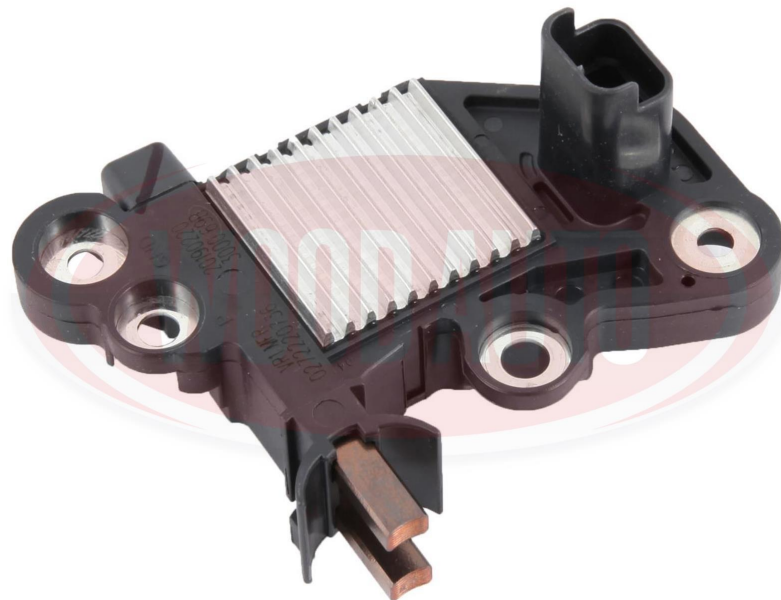

BOS0272220736

Bosch OE Regulator

Specification

Property	Value
Voltage (V)	12
Plug Code	129