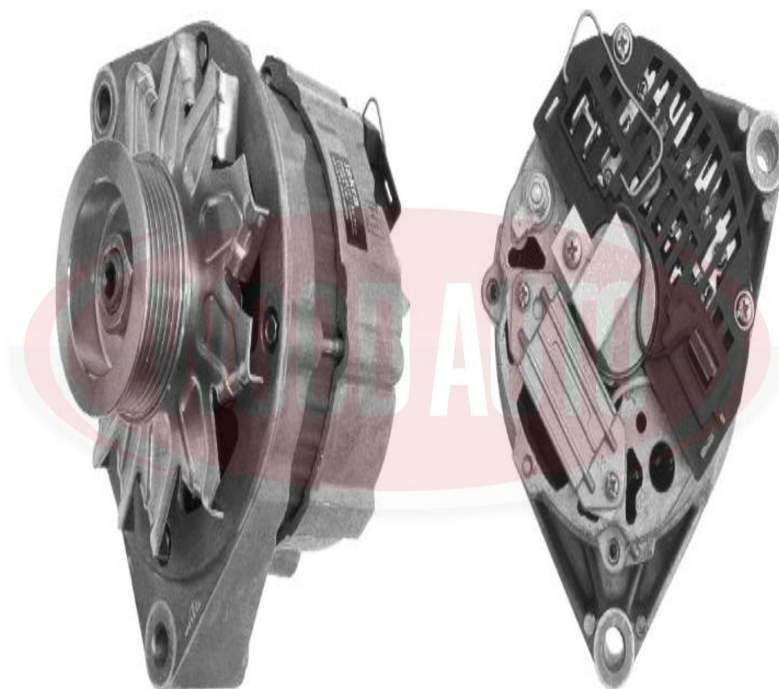

# MAHMG421

Letrika OE Alternator

## Specification

Property	Value
Voltage (V)	12
Amperage (A)	70
Rotation	CW
Pulley Type	Fixed
Pulley Grooves	6
Pulley Diameter (mm)	64