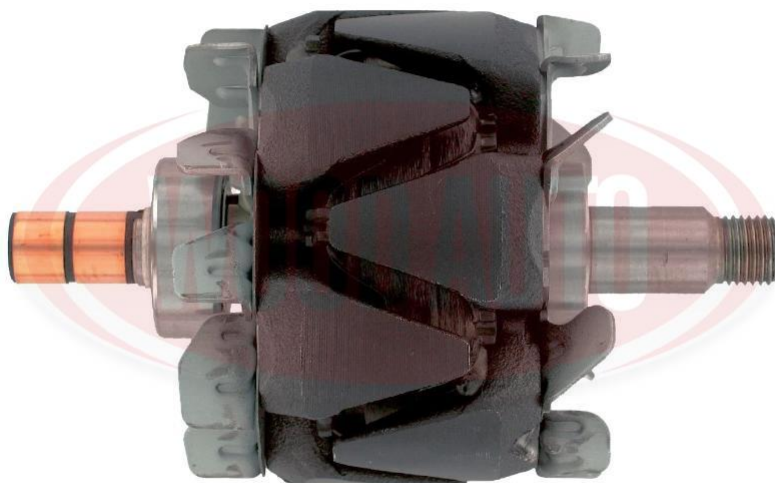

WRT6955

ALT ROTOR

Specification

Property	Value
Shaft Length	147
Claw Diameter	91
No of Claws / Splines	6
D/E Diameter	17
S/R/E Diameter	15

Cross References (4)

OEM	OEM Reference
DENSO	0212005000
DENSO	0212005110
TOYOTA	2733042010
TOYOTA	2733076030