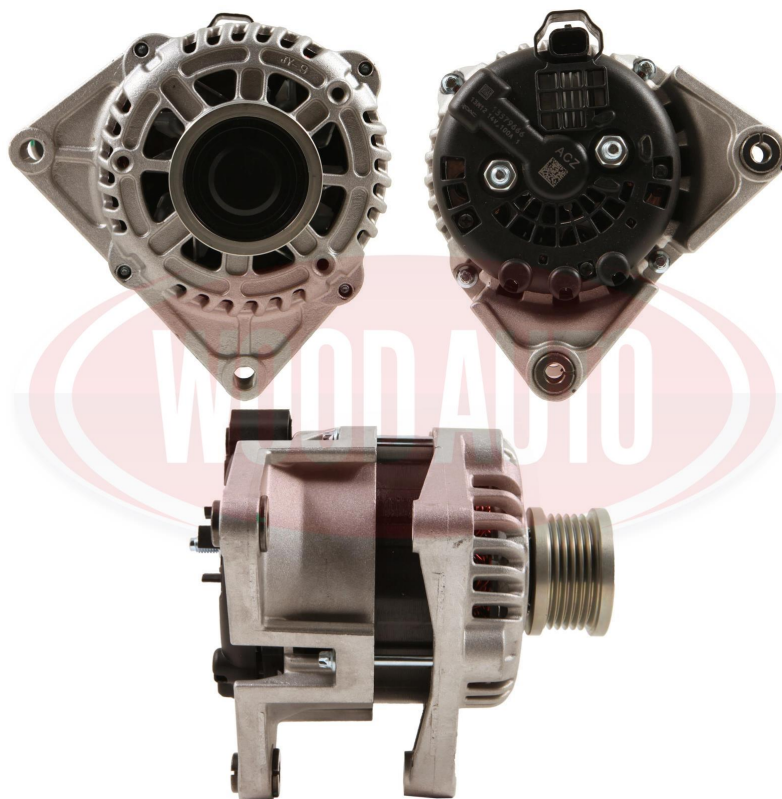

ACD13579666

AC Delco OE Alternator

Specification

Property	Value
Brand	Remy New
Voltage (V)	12
Amperage (A)	100
Rotation	CW
Pulley Type	Clutch
Pulley Grooves	6
Pulley Diameter (mm)	53
B+ Terminal (30)	M8