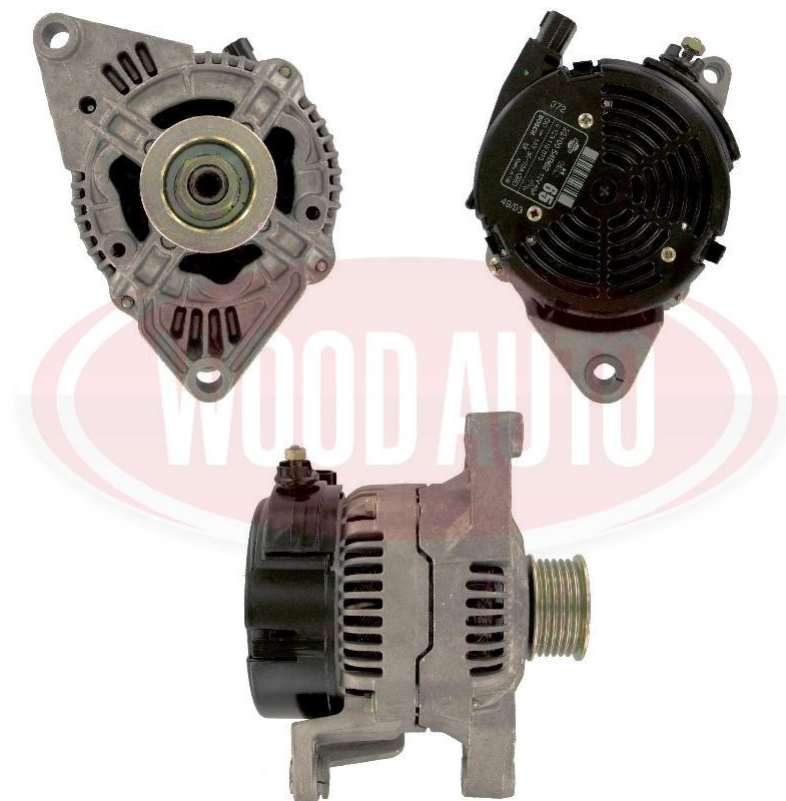

# ALT10134

Alternator, 12v, 65A

## Specification

| Property     | Value     |
|--------------|-----------|
| Brand        | Wood Auto |
| Voltage (V)  | 12        |
| Amperage (A) | 65        |
| Plug Code    | 23        |

# ALT10134

Alternator, 12v, 65A

| OEM    | OEM Reference |
|--------|---------------|
| NISSAN | 2310054B61    |
| NISSAN | 2310054B62    |
| NISSAN | B310M54B62EX  |
| VALEO  | 437747        |