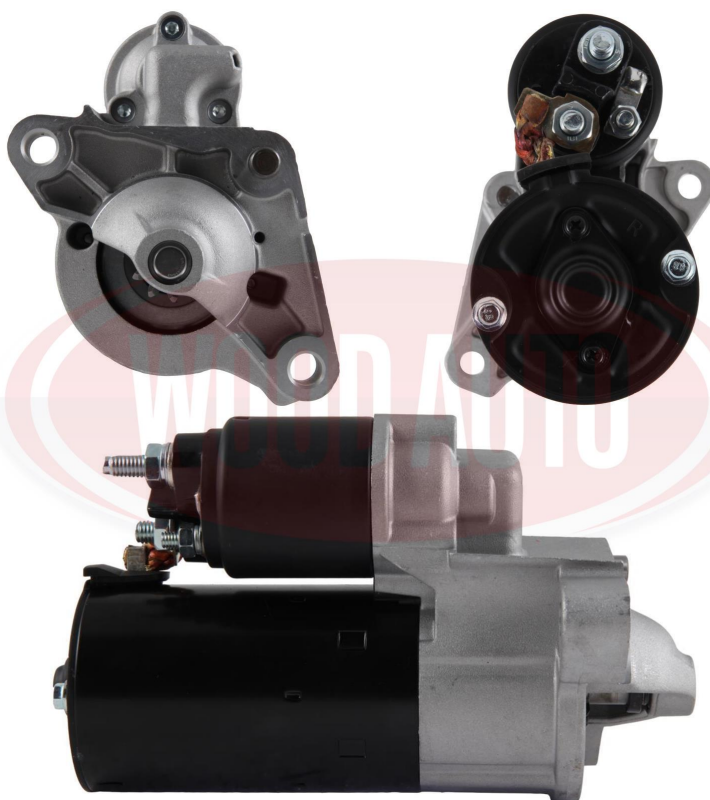

# STR50658

Starter, 12V, 1.4kW, 10t, CW

## Specification

Property	Value
Voltage (V)	12
Kilowatt (kW)	1.4
Teeth	10
Rotation	CW
Flange Diameter (mm)	56
Mounting Type	Flange
Mounting Holes	3
Threaded Holes	0
50 Terminal	M6
Starter Design	PMGR
OE Manufacturer	BOSCH
Vehicle Manufacturer	VOLVO

# STR50658

Starter, 12V, 1.4kW, 10t, CW

OEM	OEM Reference
BOSCH	0001108411
BOSCH	0001108412
BOSCH	0986025820
BOSCH	2582
BOSCH	F00E100234
FORD	30667299
FORD	6G9N11000CC
FORD	6G9N11000CD
LUCAS	LRS02347
LUCAS	LRS2347
VOLVO	30667299
VOLVO	36000041
VOLVO	82667299