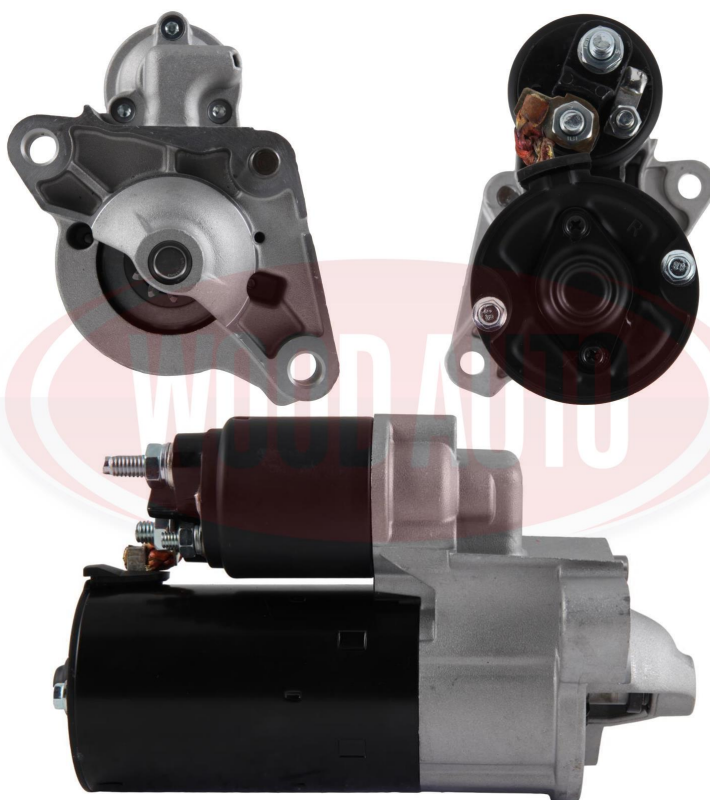

STR50658

Starter, 12V, 1.4kW, 10t, CW

Specification

Property	Value
Voltage (V)	12
Kilowatt (kW)	1.4
Teeth	10
Rotation	CW
Flange Diameter (mm)	56
Mounting Type	Flange
Mounting Holes	3
Threaded Holes	0
50 Terminal	M6
Starter Design	PMGR
OE Manufacturer	BOSCH
Vehicle Manufacturer	VOLVO

Cross References (13)

STR50658

Starter, 12V, 1.4kW, 10t, CW

OEM	OEM Reference
BOSCH	0001108411
BOSCH	0001108412
BOSCH	0986025820
BOSCH	2582
BOSCH	F00E100234
FORD	30667299
FORD	6G9N11000CC
FORD	6G9N11000CD
LUCAS	LRS02347
LUCAS	LRS2347
VOLVO	30667299
VOLVO	36000041
VOLVO	82667299