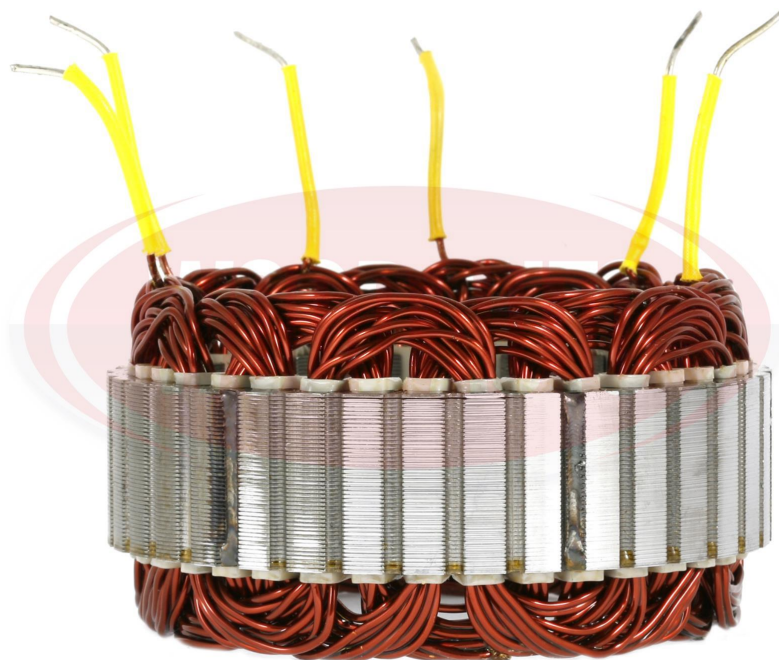

WST8588

STATOR

Specification

Property	Value
Description	6 Leads, Delta
Voltage (V)	12
Amperage (A)	100
Outer Diameter	130
Inner Diameter	100
Pack Height	34
No of Windings	36

Cross References (3)

OEM	OEM Reference
FIAT/MARELLI	83615331
FIAT/MARELLI	83615351
LUCAS	83615331

Where Used (13)

WST8588

STATOR

OEM	OEM Product
FIAT/MARELLI	54022459
FIAT/MARELLI	63321238
FIAT/MARELLI	63321321
FIAT/MARELLI	63321333
FIAT/MARELLI	63321352
FIAT/MARELLI	63321353
FIAT/MARELLI	63321354
FIAT/MARELLI	63341321
FIAT/MARELLI	63341333
FIAT/MARELLI	63341352
FIAT/MARELLI	63341353
FIAT/MARELLI	63341354
FIAT/MARELLI	AMR4247E